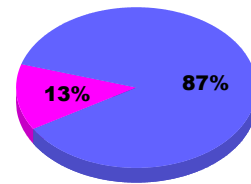

Goal, New, Dropped, Gain/Loss

Comparison of Membership Gain/Loss

Current Year Compared to the Previous Year

Gender Comparison 2010-2011

Jul/Aug/Sep

■ Male ■ Female

2010-2011 GMT Reports for District (or Undistricted) **District 19 F WASHINGTON**

GMT: **DANA M BIGGS**

Location: **WASHINGTON**

GMT CA: **1**

CLUBS

Club Results
2010-2011

Clubs
2009-2010

Month	New Club Goal	Actual New Clubs	Actual Dropped Clubs	Gain/Loss of Clubs	Gain/Loss of Clubs
Jul/Aug/Sep	0	0	0	0	0
Totals	0	0	0	0	0