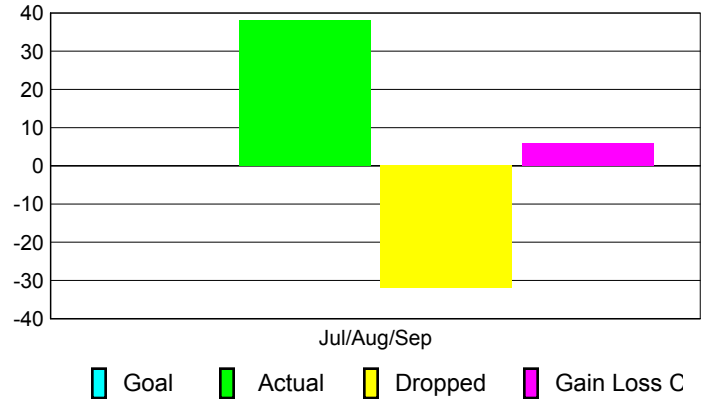

Membership Results 2010-2011

Goal, New, Dropped, Gain/Loss

Comparison of Membership Gain/Loss

Current Year Compared to the Previous Year