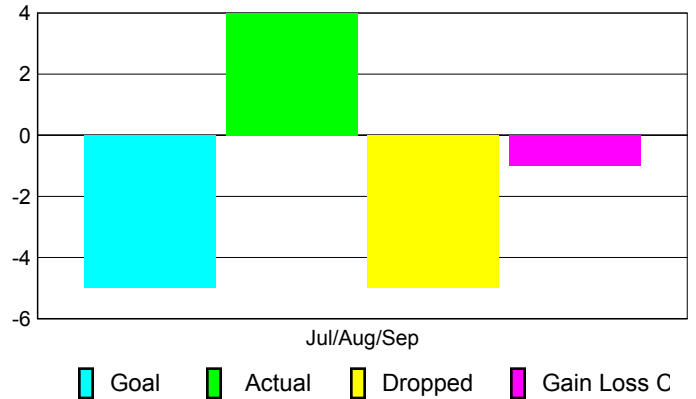

Membership Results 2010-2011

Goal, New, Dropped, Gain/Loss

Comparison of Membership Gain/Loss

Current Year Compared to the Previous Year