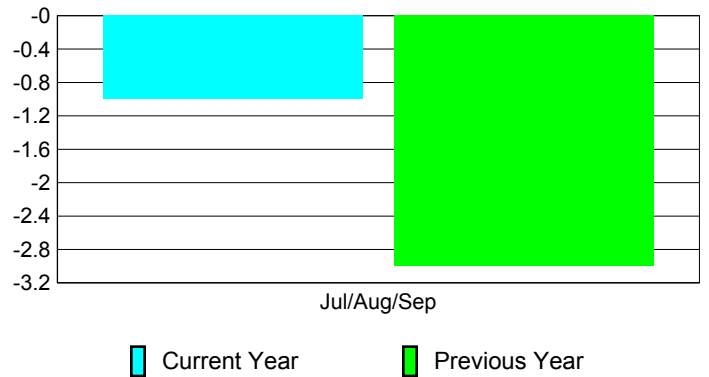

Gender Comparison 2010-2011

Jul/Aug/Sep

■ Male   ■ Female