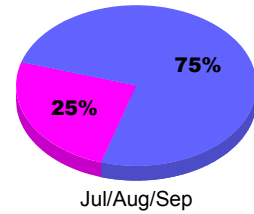

Membership Results
2010-2011

Membership
2009-2010

Month	Net Memb Goal	Actual New Memb	Actual Dropped Memb	Gain/Loss of Memb	Gain/Loss of Memb
Jul/Aug/Sep	0	38	-32	6	-16
Totals	0	38	-32	6	-16

Membership Results 2010-2011

Goal, New, Dropped, Gain/Loss

Comparison of Membership Gain/Loss

Current Year Compared to the Previous Year

Gender Comparison 2010-2011

Jul/Aug/Sep

■ Male ■ Female