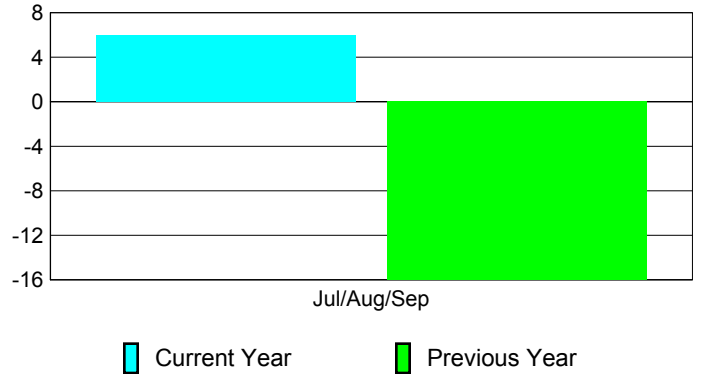

Membership Results
2010-2011

Membership
2009-2010

Month	Net Memb Goal	Actual New Memb	Actual Dropped Memb	Gain/Loss of Memb	Gain/Loss of Memb
Jul/Aug/Sep	0	38	-32	6	-16
Totals	0	38	-32	6	-16

Membership Results 2010-2011

Goal, New, Dropped, Gain/Loss

Comparison of Membership Gain/Loss

Current Year Compared to the Previous Year

Gender Comparison 2010-2011

Jul/Aug/Sep

■ Male ■ Female